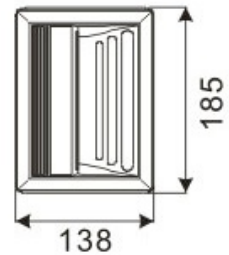

# LED Recessed Lighting – LR-R00142

Model No.	LR-R00142
LED Type	5mm
LED Q'TY.	27
Beam Angle	-
Minimum luminous flux(lm)	135
Voltage	120-240V
LED Watt	2.2W
Environmental Temperature	- 20°C~60°C
Environmental Humidity	0%-95%
Safety Class	II
Safety Type	IP65
Material	Aluminium
Driver	Included